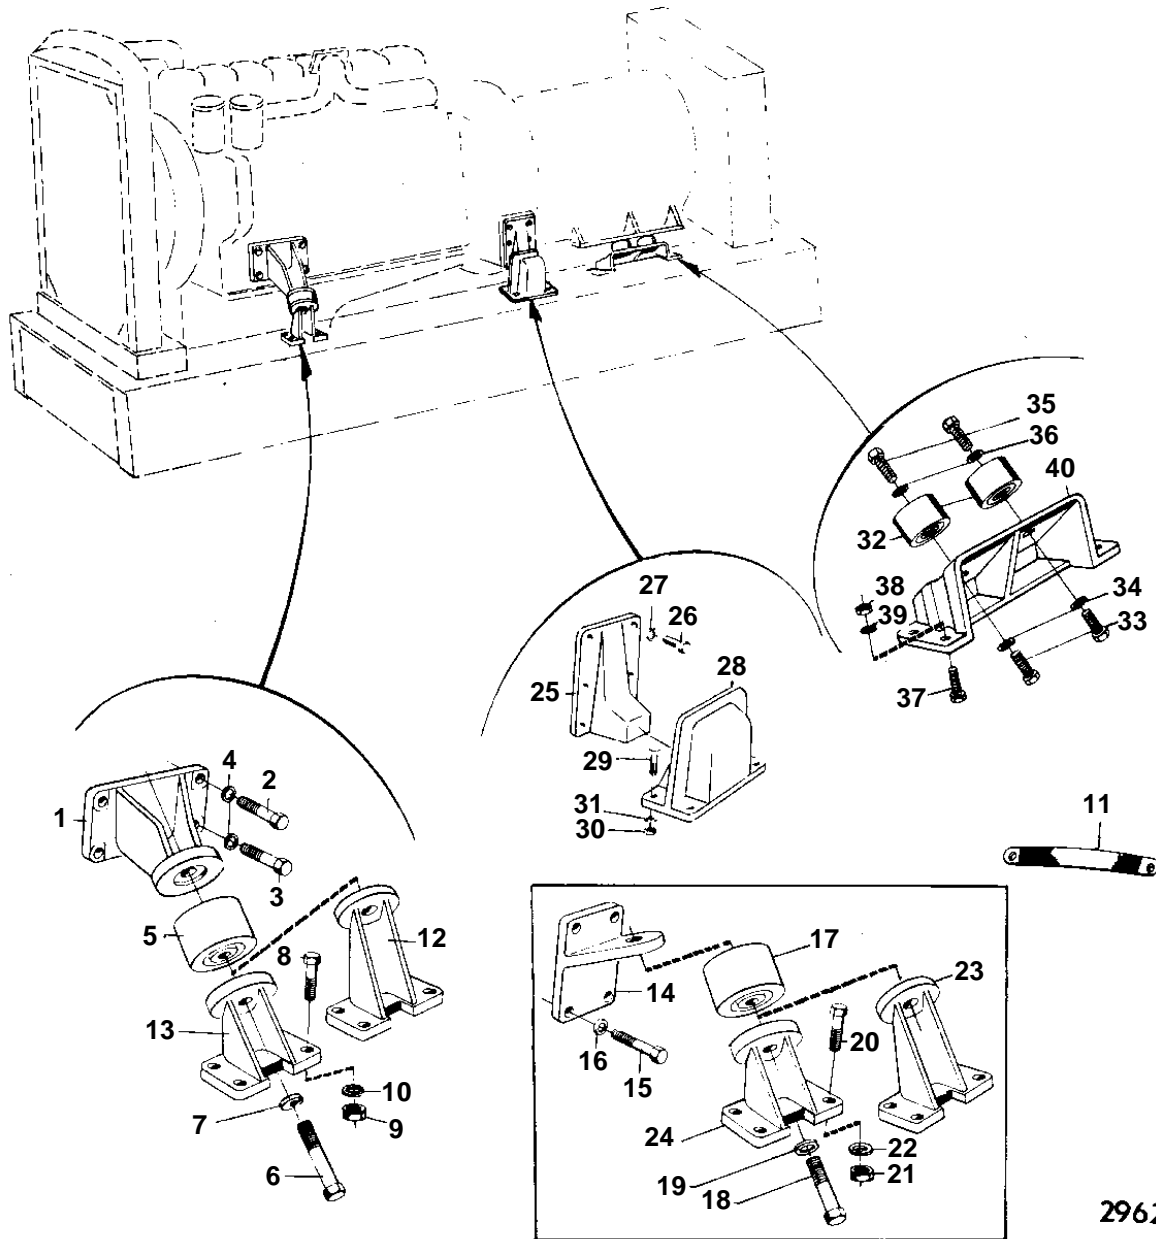

TID121FP,TID121FG

TID121FP,TID121FG

REF	PART NO.	QTY	DESCRIPTION	NOTES
1	820745	2	Bracket	
2	955578	4	Screw	
3	955578	4	Screw	
4	941911	8	Spring washer	
5	899734	2	Rubber cushion	
6	955338	4	Screw	
7	940280	4	Spring washer	
8	955562	8	Screw	
9	940176	8	Nut	
10	940280	8	Spring washer	
11	11411	1	Ground cable	
12	820822	2	Bracket	H = 297 MM. FOR EMERGENCY GENERATING UNIT
13	820744	2	Bracket	H = 262 MM. FOR GENERATING UNIT
14	820742	2	Bracket	
15	955561	8	Screw	
16	940280	8	Spring washer	
17	899734	2	Rubber cushion	
18	955338	4	Screw	
19	940280	4	Spring washer	
20	955562	8	Screw	
21	940176	8	Nut	
22	940280	8	Spring washer	
23	820822	2	Bracket	H = 297 MM
24	820744	2	Bracket	H = 262 MM
25	899144	2	Bracket	ALT
26	955561	12	Screw	ALT
27	940280	12	Spring washer	ALT
28	899145	2	Bracket	H = 125 MM ALT. FOR GENERATING UNIT
	817954	2	Bracket	H = 160 MM ALT. FOR EMERGENCY GENERATING UNIT
29	955535	8	Screw	ALT
30	955827	8	Nut	ALT
31	942336	8	Spring washer	ALT
32	899734	4	Rubber cushion	
33	955339	4	Screw	
34	940280	4	Spring washer	
35	955338	4	Screw	
36	940280	4	Spring washer	
37	955562	8	Screw	
38	940176	8	Nut	
39	940280	8	Spring washer	
40	820821	2	Bracket	H = 297 MM
	820743	2	Bracket	H = 262 MM